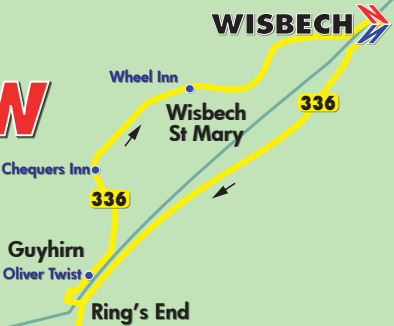

Fenland BUSFEST & CLASSIC CAR SHOW

to The NORTH & Scotland

THORNEY

PETERBOROUGH

WHITTLESEY BUSFEST

Coates

TURVES
Three Horseshoes

MARCH

Wansford

N.V.R.

YAXLEY

Pondersbridge

Fenland Light Railway

Ramsey St Mary's

Ramsey Mereside

Ramsey Forty Foot

RAMSEY CLASSIC CAR SHOW

Jolly Sailor
Three Horseshoes
The Ale House & Kitchen

Warboys

The White Hart
The Royal Oak

HUNTINGDON

to The SOUTH & London

to Ely & Cambridge

The Routes

343 Whittlesey - March via Eastrea & Coates

345 Whittlesey - Thorney via Dog in a Doublet

350 Whittlesey - Turves via Eastrea & Coates

701 Whittlesey - Peterborough via Stanground & Fletton

EASTERN
BUS ENTHUSIASTS